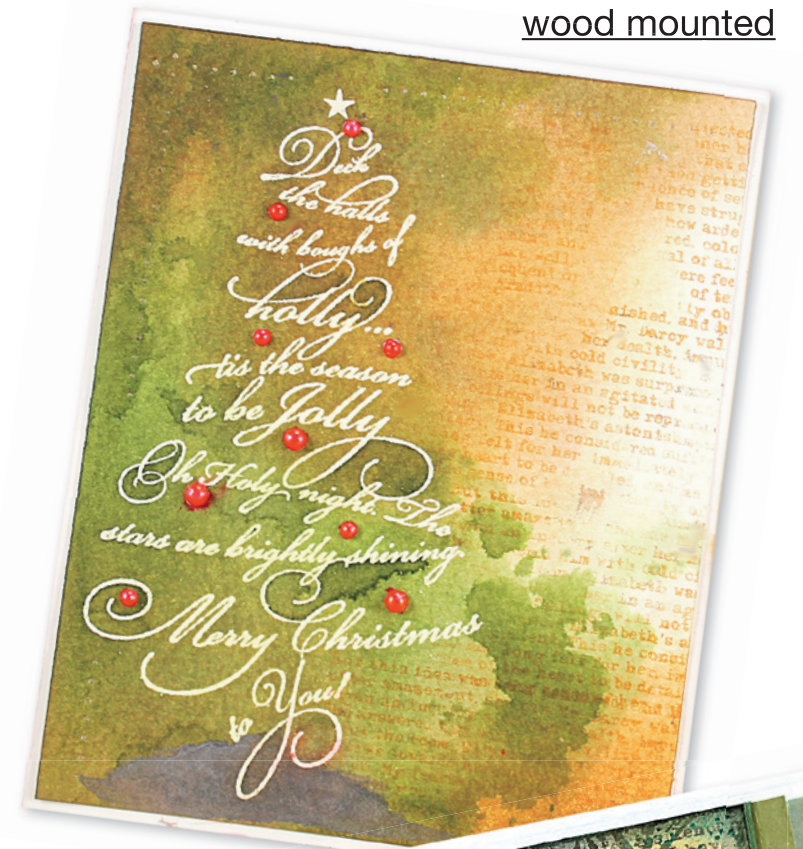

4398L caroling tree

4397H festive wishes

4396J ode to christmas

4394K nature's choir

4395K enchanted forest

wood mounted

40-346 berry merry christmas

40-345 red star